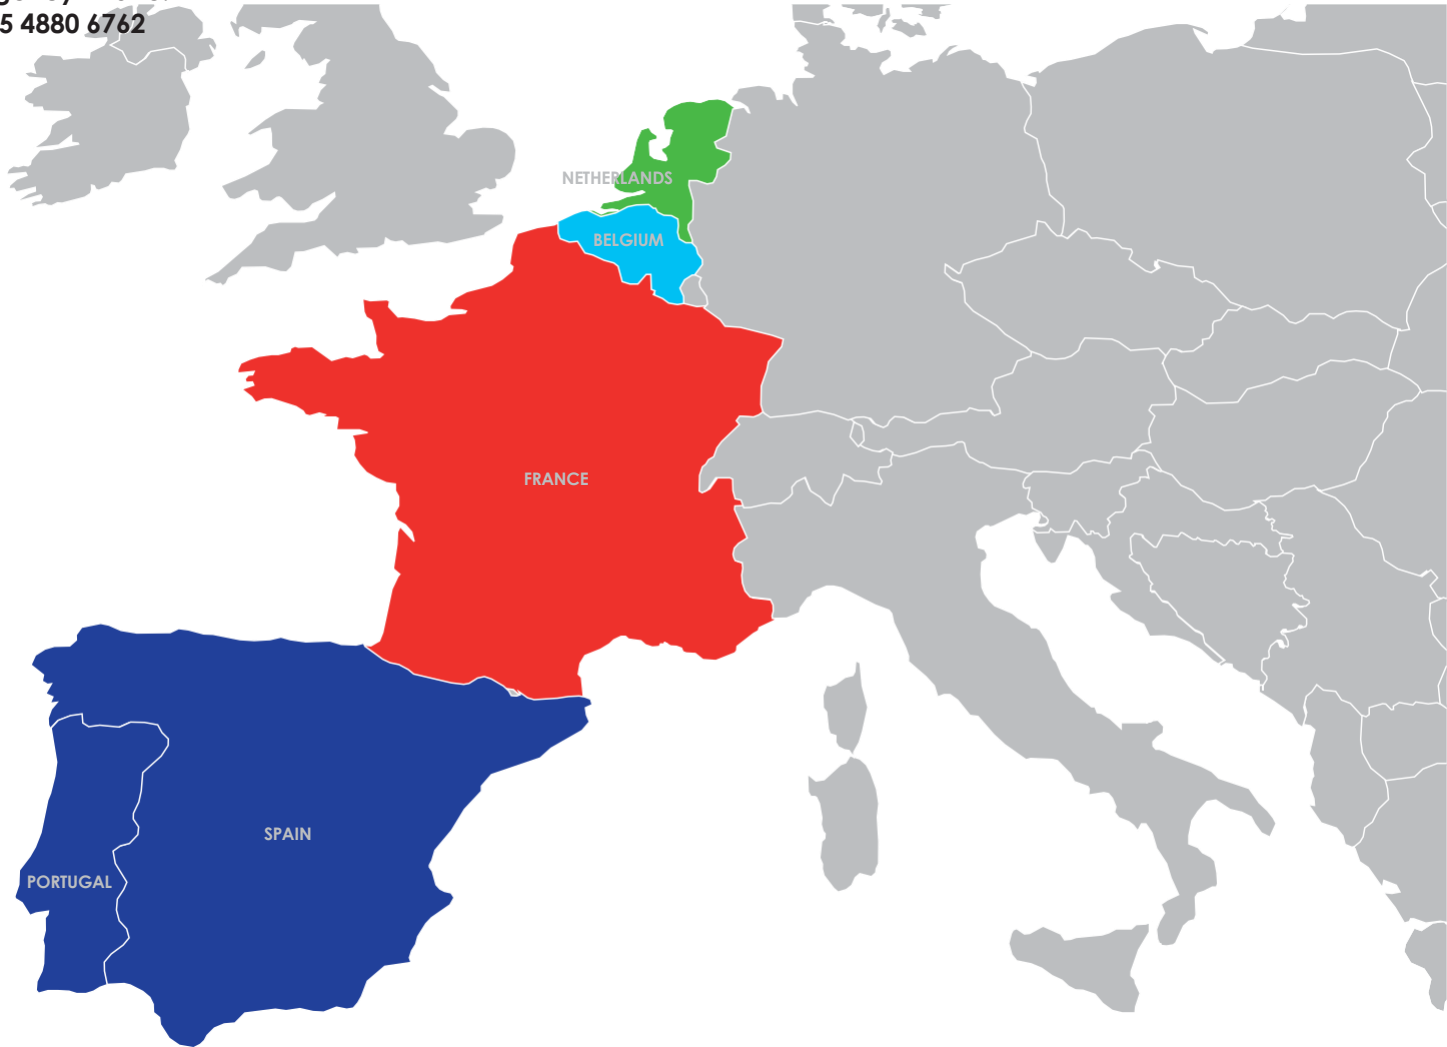

TEAM WEST EUROPE

Area Manager West Europe

Mads Blom
+45 7367 5137
mbl@hpt.dk

Kim Moldt

Key Account Manager Import
Phone: + 45 7367 5111
Mail: kmo@hpt.dk

Michael Olsson

Key Account Manager Export
+45 7367 5152
mic@hpt.dk

Emergency Phone:

Tlf: +45 4880 6762

Export / Import

Allan Lund Sørensen
Tlf: +45 7367 5176
Tlf: +45 6140 4600
als@hpt.dk

Export

Martin Poulsen
mpo@hpt.dk
Tlf: +45 7367 5171
Tlf: +45 2434 8503

Export

Martin Poulsen
mpo@hpt.dk
Tlf: +45 7367 5171
Tlf: +45 2434 8503

Export

Flemming Festersen
ffe@hpt.dk
Tlf: +45 7367 5154

Export / Import

Mads Ottesen
Tlf: +45 7367 5138
Tlf: +45 2161 2035
mot@hpt.dk

Import

Danny Raahauge
dra@hpt.dk
Tlf: +45 7367 5109
Tlf: +45 2069 9866

Import

Kenneth Marschall
kma@hpt.dk
Tlf: +45 7367 5110
Tlf: +45 2161 2009

Import

Kenneth Marschall
kma@hpt.dk
Tlf: +45 7367 5110
Tlf: +45 2161 2009